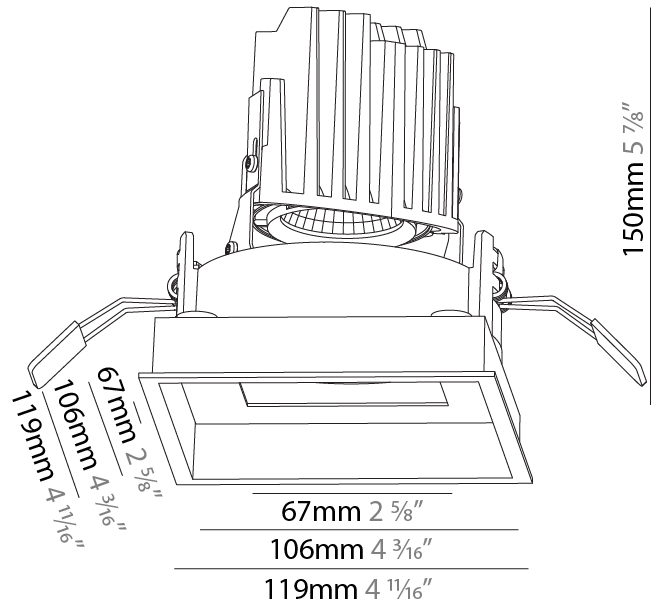

GENERAL

Series: Bioniq
Subseries: Bioniq Square Deep Comfort
Brand: Prolicht
Division: Architectural
Mounting Type: Recessed
Mounting Location: Ceiling
Subcategory: Downlight

PHYSICAL

Shape: Square
Length (mm): 119
Length (in): 4 ¹¹/₁₆
Width (mm): 119
Width (in): 4 ¹¹/₁₆
Depth (mm): 150
Depth (in): 5 ⁷/₈
Ceiling Thickness (mm): 10 / 12.5 / 15
Ceiling Thickness (in): 3/8 or 1/2 or 9/16
Min. Recessing Depth (mm): 170
Min. Recessing Depth (in): 6 ¹¹/₁₆
Light Distribution: Downlight
Weight (kg): 0.656
Weight (lbs): 1.45
Fixture Finish: SSR / BKV / CWI / CRY / HAB / LAG / UFT / ITA / RUA / RUR / MIC / FTG / MYG / TWT / LOD / PUS / FRO / FUP / KIA / POP / BLS / SPG / MEY / GOH / GUM / CHC / COM / ABZ / JAG / OBR / MOS / ROR
Fixture Material: Aluminum Die Cast
Cut-out Measurements: 114mm / 4 1/2" x 114mm / 4 1/2"

ELECTRICAL

Lamp Type: LED (Zhaga Standard)
Total Output Wattage (W): 15
Dimming: Dali Dimming
Driver Included: No
Driver Location: Recessed Housing
Driver Type: Constant Current - 120Vac
Housing: See components
Input Voltage (V): 120
Constant Current (MA): 350

LED

Number of LEDs: 1
Color Temperature (°K): Warm Dim
Max. Delivered Lumen (lm): 760
Nominal Lumen (lm): 1140
CRI: >90 CRI
Lamp Life (hrs): 50000

OPTICAL

Reflector: 20 / 40 / 60

RATINGS AND CERTIFICATIONS

Certified By: Certified for North American Standards
IP rating: IP20